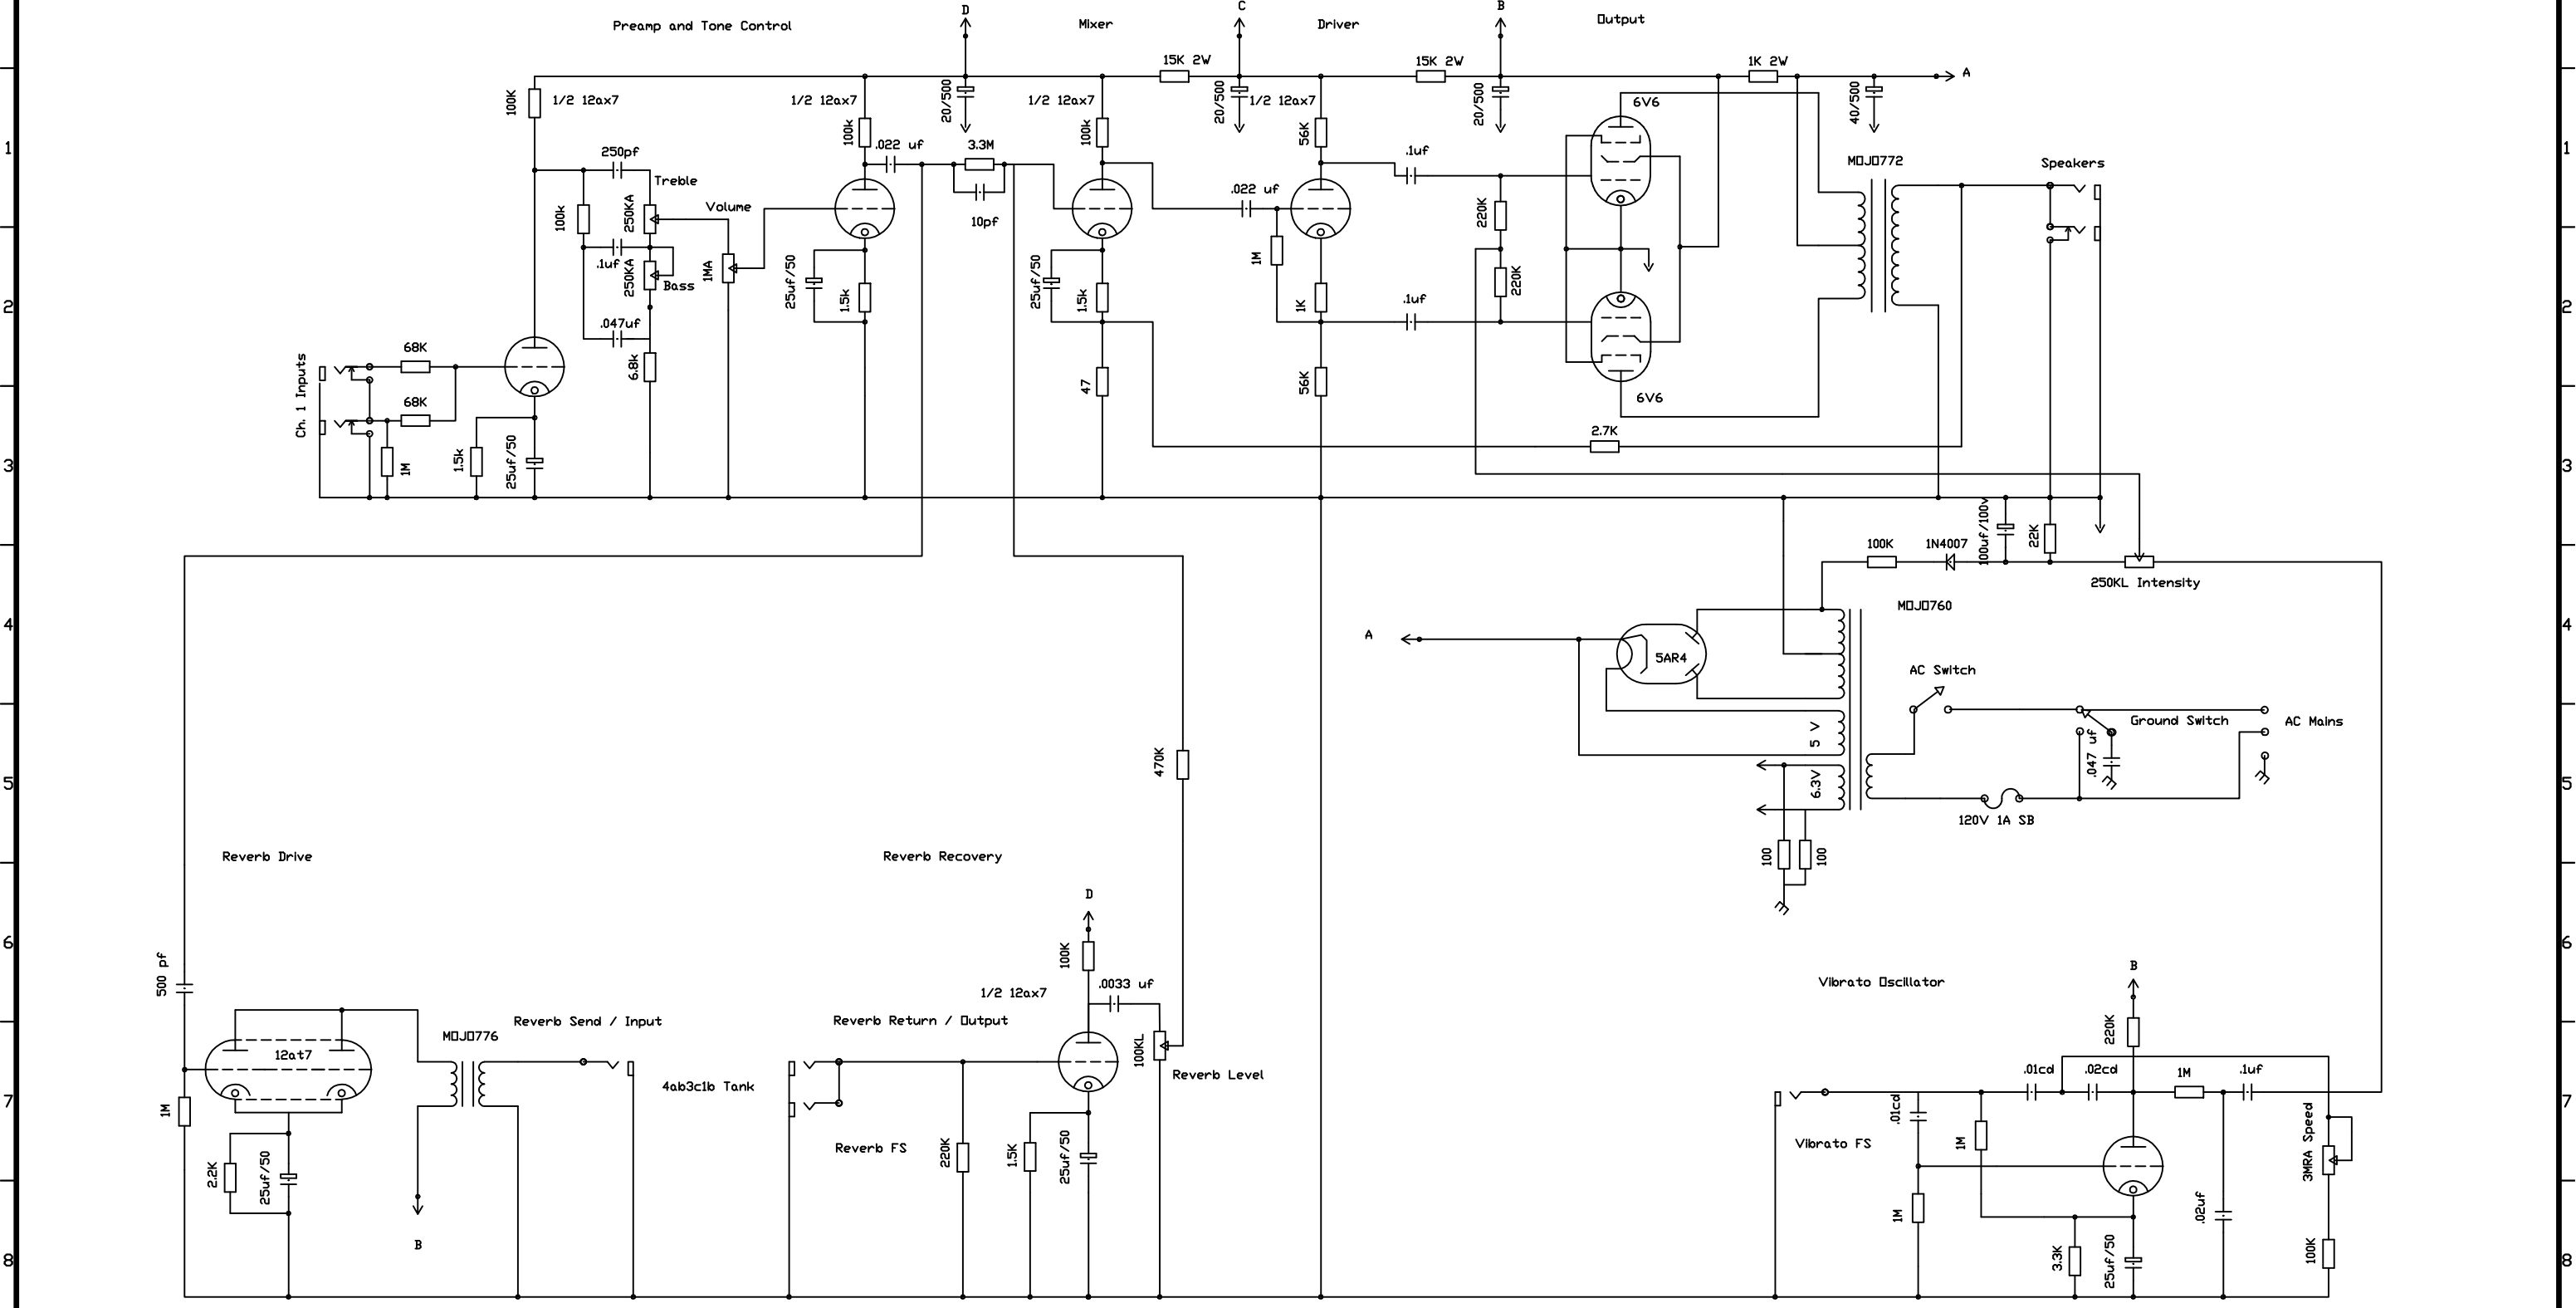

REV CHANGE

REV	BY	DATE	NOTE

TOLERANCE: N/A UNITS: N/A
 MATERIAL: N/A
 FINISH: N/A

PART NAME: MK-PR-SCH
 PART DESC: Schematic For Mojo PR
 MOJO PN: D-MK-PR-SCH

FILE: MK-PR-SCH.DWG
 DRAWN BY: Andy Turner

DATE: 12-07-06
 PRINT SCALE: N/A
 DRAWN SCALE: N/A
 Pg: 1 of 1